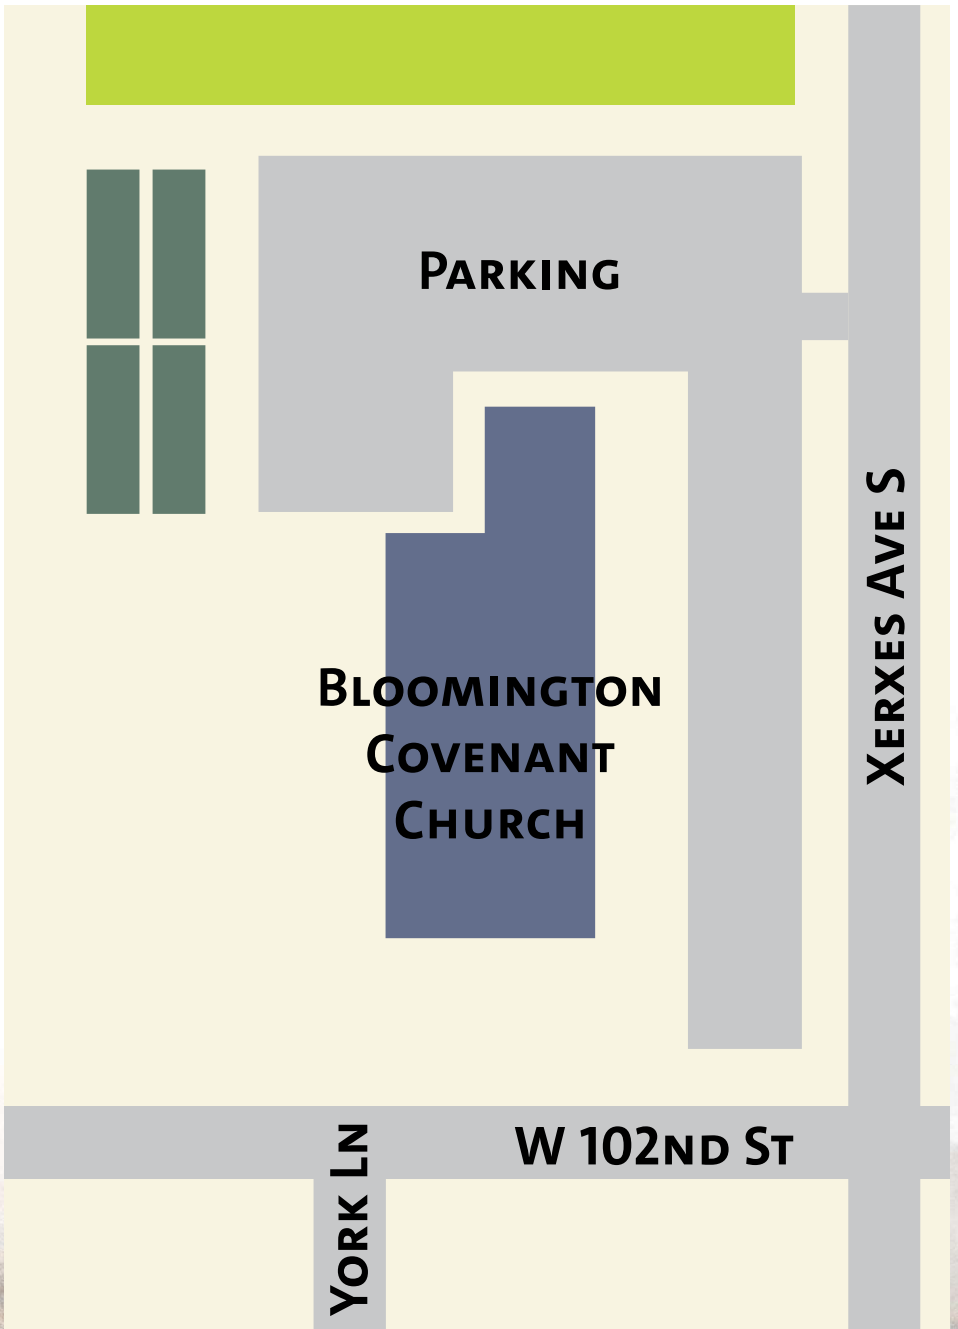

BLOOMINGTON COMMUNITY GARDENS

BROOKSIDE PARK

20	40
19	39
18	38
17	37
16	36
15	35
14	34
13	33
12	32
11	31

60	80
59	79
58	78
57	77
56	76
55	75
54	74
53	73
52	72
51	71

10	30
9	29
8	28
7	27
6	26
5	25
4	24
3	23
2	22
1	21

50	70
49	69
48	68
47	67
46	66
45	65
44	64
43	63
42	62
41	61

-  WATER
-  COMPOST

- PLOT DIMENSIONS: 10 FEET X 15 FEET
- THREE CENTRALLY LOCATED WATER SPIGOTS

- LOCATED ON THE WEST SIDE OF XERXES, JUST NORTH OF 102ND STREET.
- GARDENER PARKING IS ALLOWED IN THE NORTHWEST PORTION OF THE CHURCH PARKING LOT.