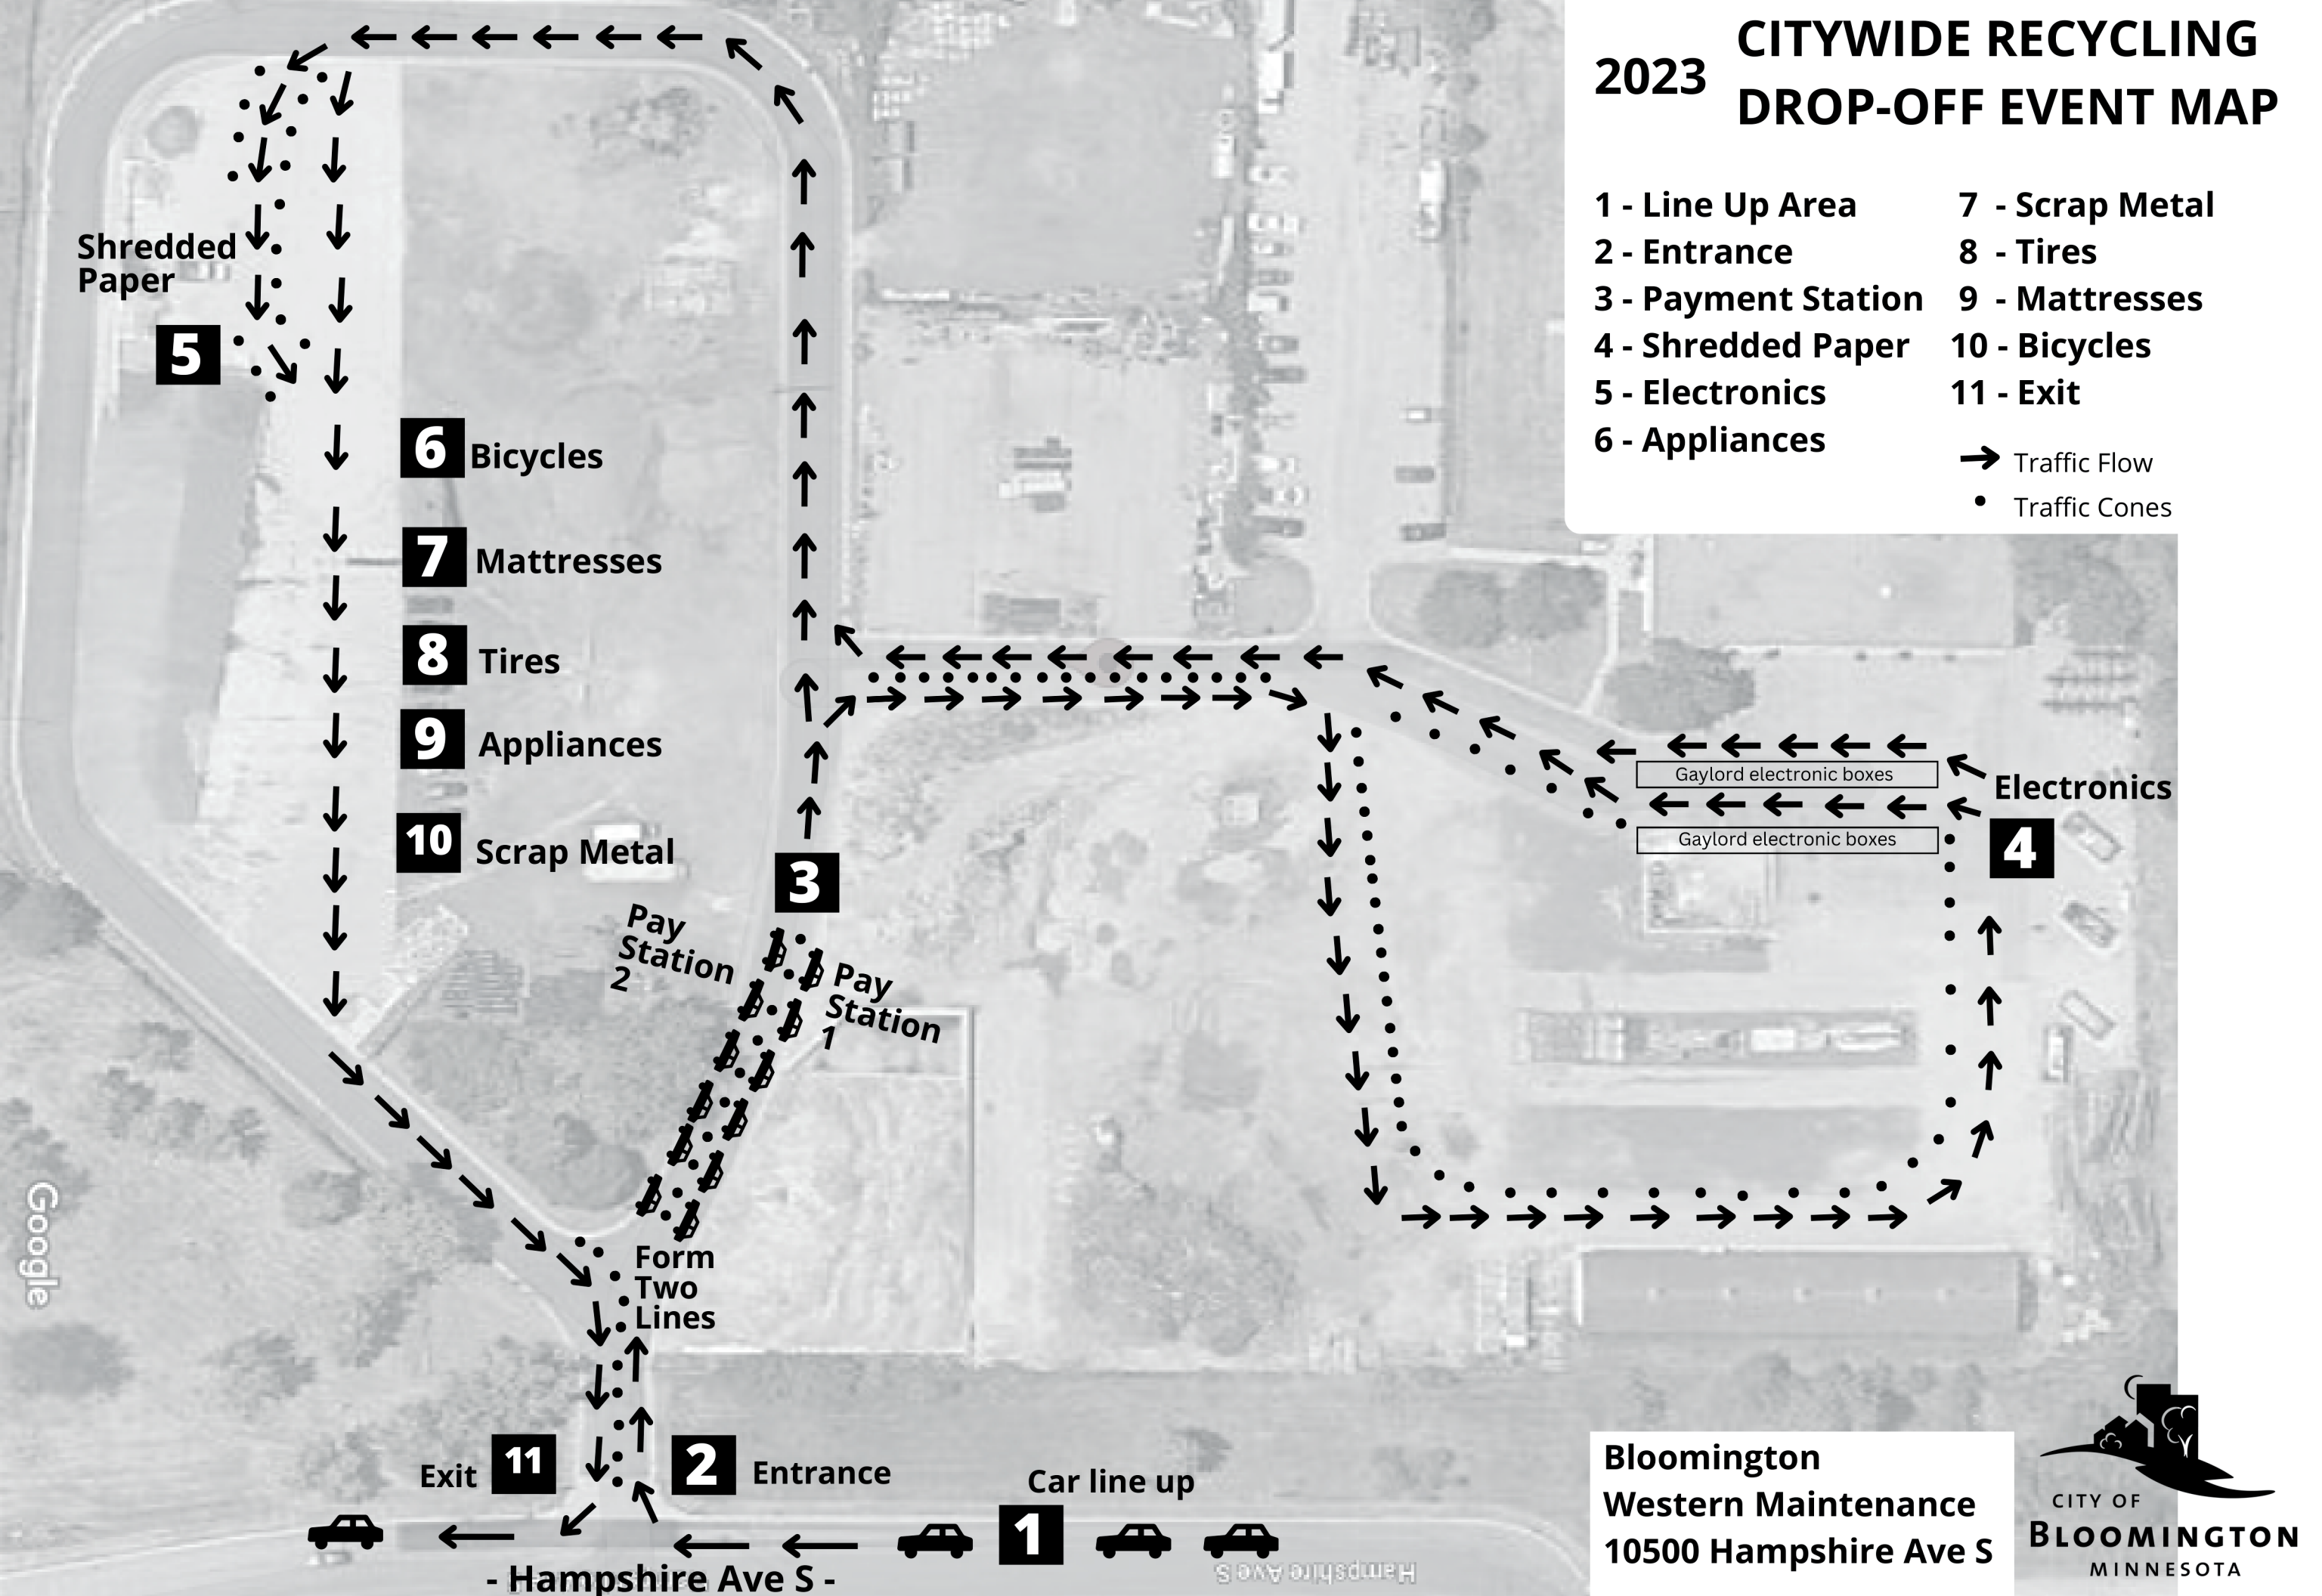

2023 CITYWIDE RECYCLING DROP-OFF EVENT MAP

- 1 - Line Up Area
 - 2 - Entrance
 - 3 - Payment Station
 - 4 - Shredded Paper
 - 5 - Electronics
 - 6 - Appliances
 - 7 - Scrap Metal
 - 8 - Tires
 - 9 - Mattresses
 - 10 - Bicycles
 - 11 - Exit
- Traffic Flow
• Traffic Cones

Shredded Paper

5

6 Bicycles

7 Mattresses

8 Tires

9 Appliances

10 Scrap Metal

3

Pay Station 2

Pay Station 1

Form Two Lines

Exit **11**

2 Entrance

Car line up

1

- Hampshire Ave S -